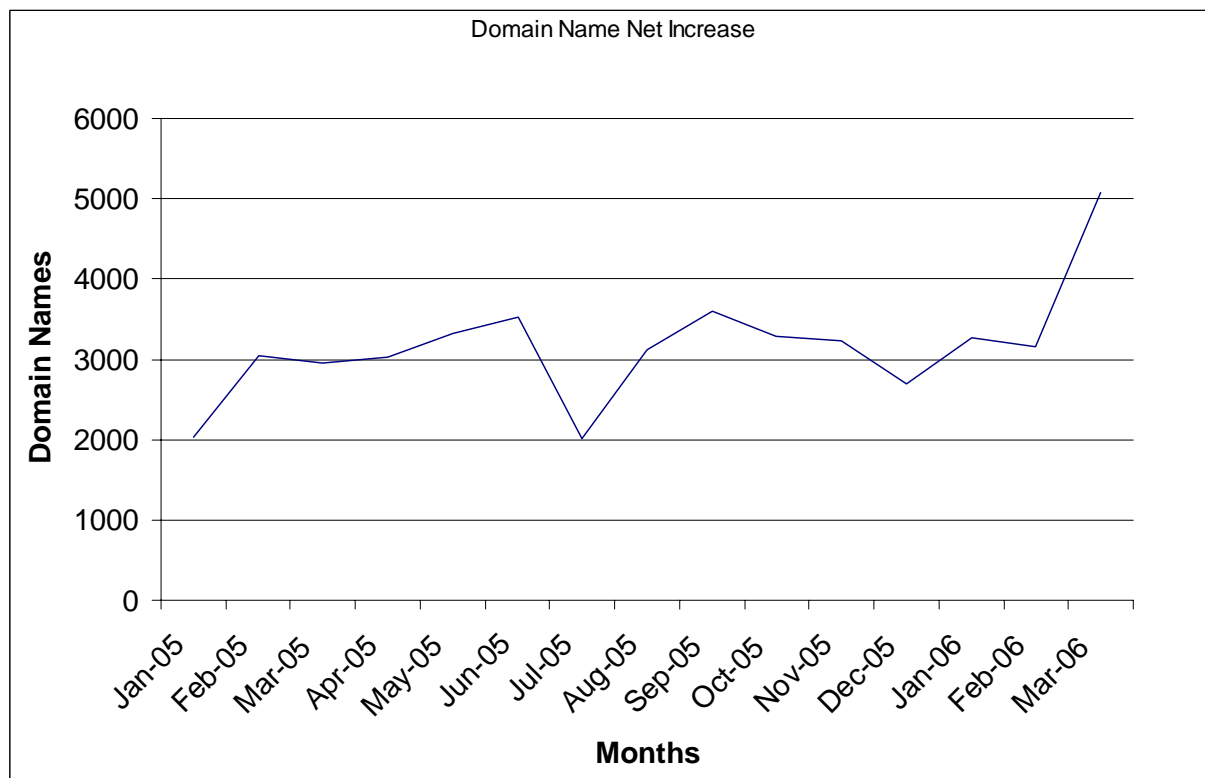

### :: DNC OFFICE ::

In March the number of active .nz domain names increased from 216,353 to 221,433, a net increase of 5,080.

#### A Big March

The month of March saw some big numbers with a large number of new domains created and the biggest monthly net increase in .nz domain names in the .nz registry's history.

There was a net increase of 5,080 whilst there were 7,938 new domain names created. This is the largest net increase by over 1000 domain names, the second largest increase being 3,823 which happened in July 2004.

Over the last year we have been averaging 5,500 creates a month. This puts the figures for March at about 1,500 (27%) over what we have been running at.

The rise in net increase and creates may be attributed to a raised awareness of domain names due to the ICANN conference.